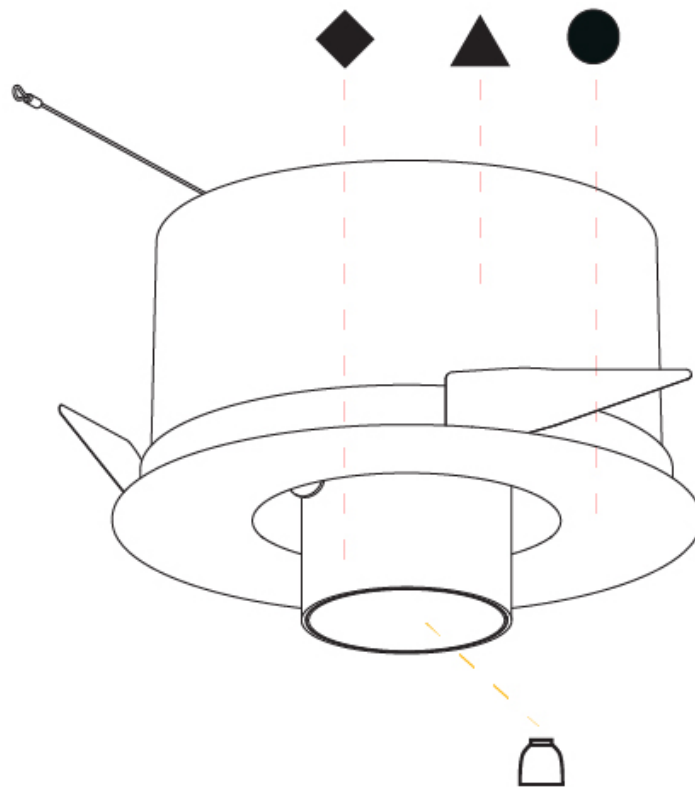

IMAGINE ROUND RECESSED

A35383-

PROJECT _____

TYPE _____

SPECIFIER _____

QUANTITY _____

DATE _____

A