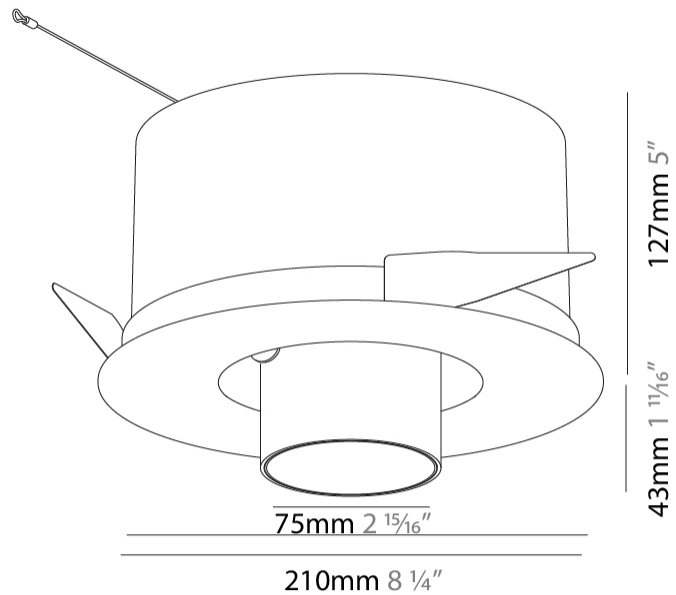

GENERAL

Series: Imagine
 Subseries: Imagine Round
 Brand: Prolicht
 Division: Architectural
 Mounting Type: Recessed
 Mounting Location: Ceiling
 Subcategory: Spots

PHYSICAL

Shape: Round
 Diameter (mm): 210
 Diameter (in): 8 1/4
 Height (mm): 170
 Height (in): 6 11/16
 Ceiling Thickness (mm): 10 / 12.5 / 15
 Ceiling Thickness (in): 3/8 or 1/2 or 9/16
 Min. Recessing Depth (mm): 140
 Min. Recessing Depth (in): 5 1/2
 Light Distribution: Adjustable / Indirect
 Weight (kg): 1.4
 Weight (lbs): 3.09
 Fixture Finish: SSR / BKV / CWI / CRY / HAB / LAG / UFT / ITA / RUA / RUR / MIC / FTG / MYG / TWT / LOD / PUS / FRO / FUP / KIA / POP / BLS / SPG / MEY / GOH / GUM / CHC / COM / ABZ / JAG / OBR / MOS / ROR
 Fixture Material: Aluminum Die Cast
 Cut-out Measurements: D. - 195mm / 7 11/16"

OPTICAL

Reflector°: 16 / 32
 Optic°: Lens Pack - No Lens / Linear Spread Lens / Honeycomb / Spread Lens
 Adjustability: Rotational 355°; Tilt 45°

RATINGS AND CERTIFICATIONS

Certified By: Certified for North American Standards
 IP rating: IP20

GENERAL

Series: Imagine
 Subseries: Imagine Round
 Brand: Prolicht
 Division: Architectural
 Mounting Type: Recessed
 Mounting Location: Ceiling
 Subcategory: Spots

PHYSICAL

Shape: Round
 Diameter (mm): 210
 Diameter (in): 8 1/4
 Height (mm): 170
 Height (in): 6 11/16
 Ceiling Thickness (mm): 10 / 12.5 / 15
 Ceiling Thickness (in): 3/8 or 1/2 or 9/16
 Min. Recessing Depth (mm): 140
 Min. Recessing Depth (in): 5 1/2
 Light Distribution: Adjustable / Indirect
 Weight (kg): 1.4
 Weight (lbs): 3.09
 Fixture Finish: SSR / BKV / CWI / CRY / HAB / LAG / UFT / ITA / RUA / RUR / MIC / FTG / MYG / TWT / LOD / PUS / FRO / FUP / KIA / POP / BLS / SPG / MEY / GOH / GUM / CHC / COM / ABZ / JAG / OBR / MOS / ROR
 Fixture Material: Aluminum Die Cast
 Cut-out Measurements: D. - 190mm / 7 1/2"