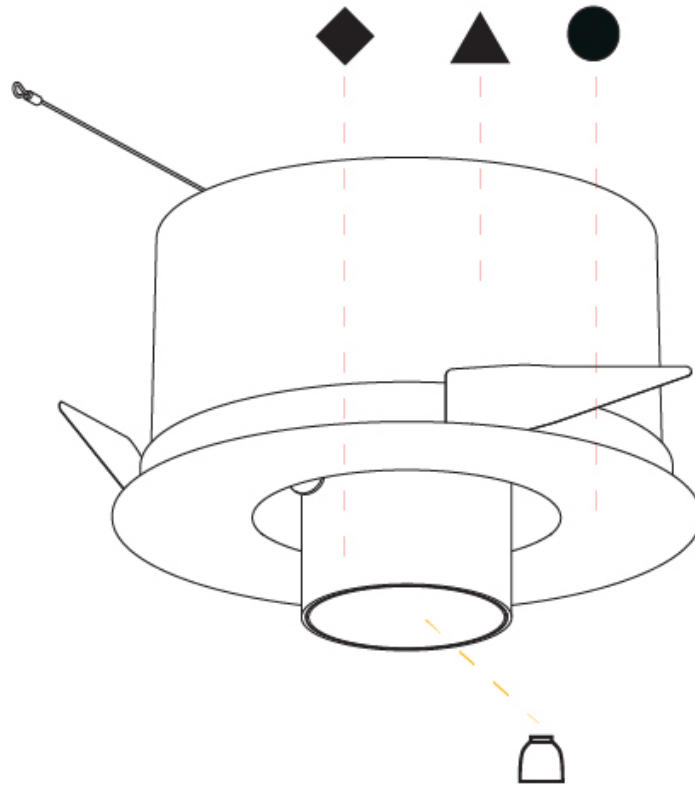

IMAGINE ROUND RECESSED

A35380-

PROJECT _____

TYPE _____

SPECIFIER _____

QUANTITY _____

DATE _____

A